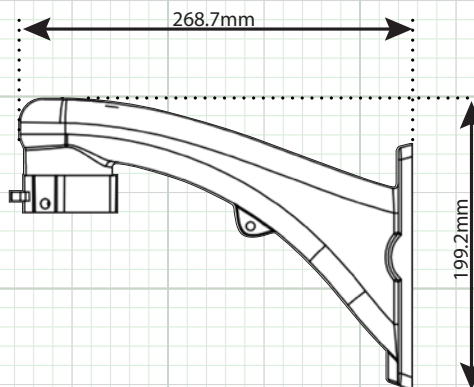

WALL MOUNT DIMENSIONS

N2 Series IP Camera

N2 Series 2MP IP, True WDR Outdoor 30X PTZ Camera with POE, 600' IR, IP66, SD Card Slot

	SPECIFICATION	N2IPPTZ30XSD
Camera	Image Sensor	1/2.8" Progressive Scan CMOS
	Image Resolution	2 Megapixel, 1920 x 1080 Max
	Min. Illumination	Color: 0.01Lux @(F1.2, AGC ON), B/W: 0.0 Lux (IR LED ON)
	White Balance	Auto / Tungsten / Daylight / Manual (Red & Blue Gain Adjustable)
	AGC	Auto / Manual (0 - 100 Adjustable)
	S/N Ratio	55dB
	2DNR & 3DNR	Auto / Manual (0 - 100 Adjustable)
	BLC & HLC	Yes (0 - 100 Adjustable)
	True WDR	Yes 120dB (0 - 100 Adjustable)
	Defog	Yes (0 - 100 Adjustable)
	Shutter Speed	Auto / Manual, 1/5 - 1/20,000s
	True Day & Night	Yes - Mechanical IR Cut Filter
	Optical / Digital Zoom	30X Optical Zoom - 16x Digital Zoom
	Privacy Mask	Yes - On / Off, 4 Area, Size & Color Adjustable
Focus Mode	Auto, Manual, Semi-Auto, Sensitivity Adjustable (0 - 100)	
Auto Tracking	Yes	
Lens	Focal Length	4.5 ~ 135mm, F1.6 ~ F4.4
	Zoom Speed	Approx. 4 sec. (Optical, Wide-Tele)
	Angle of View	Horizontal: 59.8° ~ 2.3°
	Min. Working Distance	1.5 Meters
Pan & Tilt	Pan / Tilt Range	Pan: 0° ~ 360° endless, Tilt: -10° ~ +90°
	Pan / Tilt Speed	Manual: Pan: 0.1° ~ 180°/s, Tilt: 0.1° ~ 90°/s, Preset: Pan: 180°/s, Tilt: 90°/s
	Proportional Zoom	Rotation Speed Adjusted Automatically According to Zoom
	Number of Presets	400
	Idle Action	Activates: Preset / Scan / Tour / Track if no command in the specified period
	Track / Tour / Scan	6 -Tracks (Custom Pattern) / 12 Tours (Preset Pos.) / 12 Scans (Custom Pattern)
	Power-off Memory	On/Off - Preset, Scan, Track, Tour Selectable
	Position Display	Yes
IR	Scheduled Tasks	Up to 8/Day Preset, Scan, Track, Tour
	IR Distance	600'
Input / Output	IR Intensity	Automatically Adjusted, Depending on the Zoom Ratio
	Alarm Input / Output	7 Ch Input / 2 Ch Output
	Alarm Trigger	Perimeter, Single & Double Virtual Fence, Loiter, Object Left & Removal
	Alarm Actions	Preset, Track, Tour, Scan, Recording, Relay Output, Email Linkage
Network	Audio Input / Output	1x RCA Female / 1x RCA Female
	Ethernet	1 Ethernet (10/100 Base-T) RJ-45 Connector
	Frame Rate	Stream 1: 1920x1080/1280x720 @25/30fps
		Stream 2: D1/VGA/640x360/CIF/QVGA @25/30fps
		Stream 3: VGA/CIF/QVGA @25/30fps
	Compression	H.265, H.264, MJPEG
	ROI	Yes
	Audio Compression	G.711, RAW_PCM
	Protocols	IPv4/IPv6, 802.1x, HTTP, HTTPS, TCP/IP, UDP/IP, RTSP, DHCP, NTP, RTPC/RTP, PPPoE, SMTP, DNS, UPnP, FTP, ARP, SNMP, Onvif
	Simultaneous View	10 Max
	SD Card	Yes - Micro SD card slot - 128Gb Max (Card not included)
Users	10 Max	
General	Security	User Authentication (ID & Password), IP Filter (Black/White List), HTTPS
	Web Browser	<IE11, Chrome, Firefox
	Power Input	AC24V/Hi-POE
	Power Consumption	1.8 Amp / Less than 40W
	Operating Temp	-40°C ~ 60°C (-40°F ~ 140°F)
	Protection Level	IP66, TVS4000V
	Dimensions	226x362.8mm (2.9" x 14.28")
Certifications	CE / FCC	
Weight (approx.)	5.2Kg (11.4lb)	