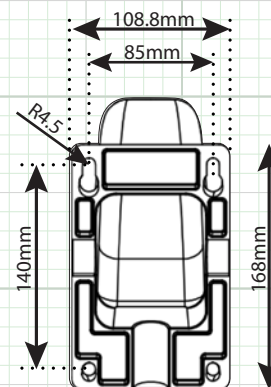

WALL MOUNT DIMENSIONS

N2 Series IP Camera

N2 Series 2MP IP, True WDR Outdoor 30X PTZ Camera with POE, 600' IR, IP66, SD Card Slot

	SPECIFICATION	N2IPPTZ30XSD
Camera	Image Sensor	1/2.8" Progressive Scan CMOS
	Image Resolution	2 Megapixel, 1920 x 1080 Max
	Min. Illumination	Color: 0.01Lux @(F1.2, AGC ON), B/W: 0.0 Lux (IR LED ON)
	White Balance	Auto / Tungsten / Daylight / Manual (Red & Blue Gain Adjustable)
	AGC	Auto / Manual (0 - 100 Adjustable)
	S/N Ratio	55dB
	2DNR & 3DNR	Auto / Manual (0 - 100 Adjustable)
	BLC & HLC	Yes (0 - 100 Adjustable)
	True WDR	Yes 120dB (0 - 100 Adjustable)
	Defog	Yes (0 - 100 Adjustable)
	Shutter Speed	Auto / Manual, 1/5 - 1/20,000s
	True Day & Night	Yes - Mechanical IR Cut Filter
	Optical / Digital Zoom	30X Optical Zoom - 16x Digital Zoom
	Privacy Mask	Yes - On / Off, 4 Area, Size & Color Adjustable
Focus Mode	Auto, Manual, Semi-Auto, Sensitivity Adjustable (0 - 100)	
Auto Tracking	Yes	
Lens	Focal Length	4.5 ~ 135mm, F1.6 ~ F4.4
	Zoom Speed	Approx. 4 sec. (Optical, Wide-Tele)
	Angle of View	Horizontal: 59.8° ~ 2.3°
	Min. Working Distance	1.5 Meters
Pan & Tilt	Pan / Tilt Range	Pan: 0° ~ 360° endless, Tilt: -10° ~ +90°
	Pan / Tilt Speed	Manual: Pan: 0.1° ~ 180°/s, Tilt: 0.1° ~ 90°/s, Preset: Pan: 180°/s, Tilt: 90°/s
	Proportional Zoom	Rotation Speed Adjusted Automatically According to Zoom
	Number of Presets	400
	Idle Action	Activates: Preset / Scan / Tour / Track if no command in the specified period
	Track / Tour / Scan	6 -Tracks (Custom Pattern) / 12 Tours (Preset Pos.) / 12 Scans (Custom Pattern)
	Power-off Memory	On/Off - Preset, Scan, Track, Tour Selectable
	Position Display	Yes
IR	Scheduled Tasks	Up to 8/Day Preset, Scan, Track, Tour
	IR Distance	600'
Input / Output	IR Intensity	Automatically Adjusted, Depending on the Zoom Ratio
	Alarm Input / Output	7 Ch Input / 2 Ch Output
	Alarm Trigger	Perimeter, Single & Double Virtual Fence, Loiter, Object Left & Removal
	Alarm Actions	Preset, Track, Tour, Scan, Recording, Relay Output, Email Linkage
Network	Audio Input / Output	1x RCA Female / 1x RCA Female
	Ethernet	1 Ethernet (10/100 Base-T) RJ-45 Connector
	Frame Rate	Stream 1: 1920x1080/1280x720 @25/30fps
		Stream 2: D1/VGA/640x360/CIF/QVGA @25/30fps
		Stream 3: VGA/CIF/QVGA @25/30fps
	Compression	H.265, H.264, MJPEG
	ROI	Yes
	Audio Compression	G.711, RAW_PCM
	Protocols	IPv4/IPv6, 802.1x, HTTP, HTTPS, TCP/IP, UDP/IP, RTSP, DHCP, NTP, RTPC/RTP, PPPoE, SMTP, DNS, UPnP, FTP, ARP, SNMP, Onvif
	Simultaneous View	10 Max
	SD Card	Yes - Micro SD card slot - 128Gb Max (Card not included)
Users	10 Max	
General	Security	User Authentication (ID & Password), IP Filter (Black/White List), HTTPS
	Web Browser	<IE11, Chrome, Firefox
	Power Input	AC24V/Hi-POE
	Power Consumption	1.8 Amp / Less than 40W
	Operating Temp	-40°C ~ 60°C (-40°F ~ 140°F)
	Protection Level	IP66, TVS4000V
	Dimensions	226x362.8mm (2.9" x 14.28")
Certifications	CE / FCC	
Weight (approx.)	5.2Kg (11.4lb)	