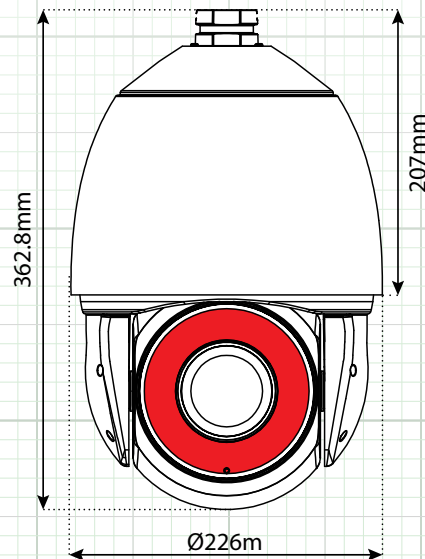

N2 Series IP Camera

N2 Series 2MP IP, True WDR Outdoor 30X PTZ Camera with POE, 600' IR, IP66, SD Card Slot

FEATURES:

- Full HD 1080p Real Time Video
- True 120dB Wide Dynamic Range
- Intelligent Auto Tracking
- 30X Optical Zoom (4.5 ~135mm)
- POE Power Over Ethernet
- Included HI-POE Injector
- Included Wall Mount
- Free CMS Software
- True D/N Mechanical IR Cut Filter
- 10 High Power IR LED's, 600' IR Range
- SD Card Slot - Supports 128Gb
- 360° Endless Panning
- 400 Preset Postions
- 6 Tracks, 12 Tours, 12 Scans
- Audio Line In/Out
- 7 Alarm Inputs / 2 Outputs
- Built in Heater & Fan
- -40° Operating Temperature
- ONVIF Profile S/G/T Compliant
- IP66 Weatherproof

N2IPPTZ30XSD