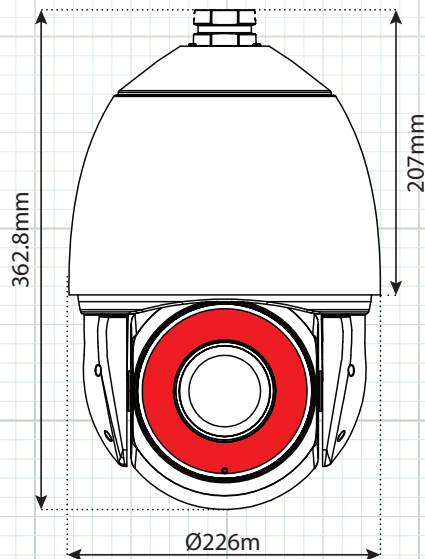

N2 Series 2MP IP, True WDR Outdoor 30X PTZ Camera with POE, 600' IR, IP66

FEATURES:

- Full HD 1080p Real Time Video
- True 120dB Wide Dynamic Range
- Intelligent Auto Tracking
- 30X Optical Zoom (4.5 ~135mm)
- POE Power Over Ethernet
- Included HI-POE Injector
- Included Wall Mount
- Free CMS Software
- True D/N Mechanical IR Cut Filter
- 10 High Power IR LED's, 600' IR Range
- 360° Endless Panning
- 400 Preset Postions
- 6 Tracks, 12 Tours, 12 Scans
- Audio Line In/Out
- 7 Alarm Inputs / 2 Outputs
- Built in Heater & Fan
- -40° Operating Temperature
- IP66 Weatherproof

N2IPPTZ30X