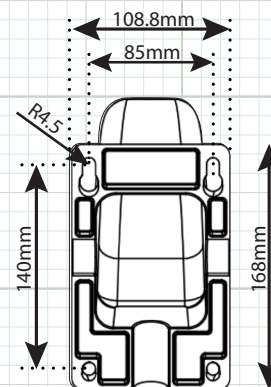

WALL MOUNT DIMENSIONS

N2 Series IP Camera

N2 Series 2MP IP, True WDR Outdoor 30X PTZ Camera with POE, 600' IR, IP66

	SPECIFICATION	N2IPPTZ30X
Camera	Image Sensor	1/2.8" Progressive Scan CMOS
	Image Resolution	2 Megapixel, 1920 x 1080 Max
	Min. Illumination	Color: 0.01Lux @(F1.2, AGC ON), B/W: 0.0 Lux (IR LED ON)
	White Balance	Auto / Tungsten / Daylight / Manual (Red & Blue Gain Adjustable)
	AGC	Auto / Manual (0 - 100 Adjustable)
	S/N Ratio	55dB
	2DNR & 3DNR	Auto / Manual (0 - 100 Adjustable)
	BLC & HLC	Yes (0 - 100 Adjustable)
	True WDR	Yes 120dB (0 - 100 Adjustable)
	Defog	Yes (0 - 100 Adjustable)
	Shutter Speed	Auto / Manual, 1/5 - 1/20,000s
	True Day & Night	Yes - Mechanical IR Cut Filter
	Optical / Digital Zoom	30X Optical Zoom - 16x Digital Zoom
	Privacy Mask	Yes - On / Off, 4 Area, Size & Color Adjustable
Focus Mode	Auto, Manual, Semi-Auto, Sensitivity Adjustable (0 - 100)	
Auto Tracking	Yes	
Lens	Focal Length	4.5 ~ 135mm, F1.6 ~ F4.4
	Zoom Speed	Approx. 4 sec. (Optical, Wide-Tele)
	Angle of View	Horizontal: 59.8° ~ 2.3°
	Min. Working Distance	1.5 Meters
Pan & Tilt	Pan / Tilt Range	Pan: 0° ~ 360° endless, Tilt: -10° ~ +90°
	Pan / Tilt Speed	Manual: Pan: 0.1° ~180° /s, Tilt: 0.1° ~90° /s, Preset: Pan: 180° /s, Tilt: 90° /s
	Proportional Zoom	Rotation Speed Adjusted Automatically According to Zoom
	Number of Presets	400
	Idle Action	Activates: Preset / Scan / Tour / Track if no command in the specified period
	Track / Tour / Scan	6 -Tracks (Custom Pattern) / 12 Tours (Preset Pos.) / 12 Scans (Custom Pattern)
	Power-off Memory	On/Off - Preset, Scan, Track, Tour Selectable
	Position Display	Yes
IR	Scheduled Tasks	Up to 8/Day Preset, Scan, Track, Tour
	IR Distance	600'
Input / Output	IR Intensity	Automatically Adjusted, Depending on the Zoom Ratio
	Alarm Input / Output	7 Ch Input / 2 Ch Output
	Alarm Trigger	Perimeter, Single & Double Virtual Fence, Loiter & Multi-Loiter, Object Left & Removal, Abnormal Speed, Illegal Parking
	Alarm Actions	Preset, Track, Tour, Scan, Recording, Relay Output, Email Linkage
Network	Audio Input / Output	1x RCA Female / 1x RCA Female
	Ethernet	1 Ethernet (10/100 Base-T) RJ-45 Connector
	Frame Rate	Stream 1: 1920x1080/1280x720 @25/30fps
		Stream 2: D1/VGA/640x360/CIF/QVGA @25/30fps
		Stream 3: VGA/CIF/QVGA @25/30fps
	Compression	H.265, H.264, MJPEG
	ROI	Yes
	Audio Compression	G.711, RAW_PCM
	Protocols	IPv4/IPv6, 802.1x, HTTP, HTTPS, TCP/IP, UDP/IP, RTSP, DHCP, NTP, RTCP/ RTP, PPPoE, SMTP, DNS, UPnP, FTP, ARP, SNMP, Onvif
	Simultaneous View	10 Max
SD Card	Yes - Micro SD card slot - 128GB Max (Card not included)	
General	Users	10 Max
	Security	User Authentication (ID & Password), IP Filter (Black/White List), HTTPS
	Web Browser	<IE11, Chrome, Firefox
	Power Input	AC24V/Hi-POE
	Power Consumption	1.8 Amp / Less than 40W
	Operating Temp	-40°C ~ 60°C (-40°F ~ 140 °F)
	Protection Level	IP66, TVS4000V
	Dimensions	226x362.8mm (2.9" x 14.28")
	Certifications	CE / FCC
	Weight (approx.)	5.2Kg (11.4lb)