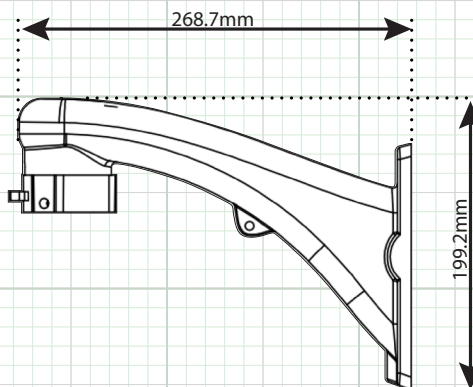

WALL MOUNT DIMENSIONS