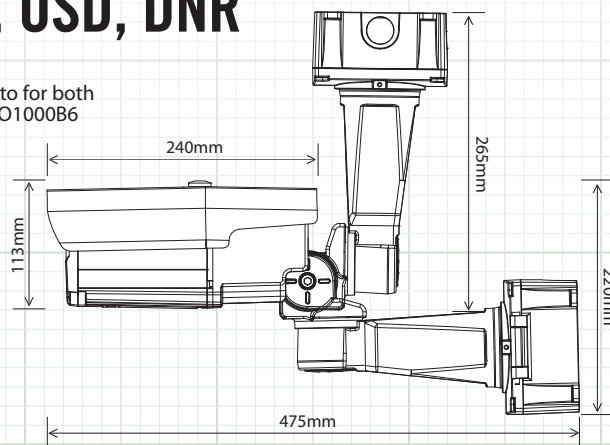

1000 Line, Heavy Duty Outdoor Bullet Cameras with IR Sony IMX 238 Chip, True D/N, True WDR, OSD, DNR

Dimensions & Photo for both
PRO1000B3 / PRO1000B6

SPECIFICATION	PRO1000B3	PRO1000B6
Image Sensor	Sony IMX-238 Sensor	
Effective Pixels	1296 (H) x 1041 (V)	
Resolution	1000 TV Lines Color	
OSD (On Screen Display)	Yes - Hatch Style	
True Wide Dynamic Range	Yes - Double Scan WDR (LOW / MIDDLE / HIGH)	
Digital Noise Reduction	Yes - 2D + 3D DNR (OFF / LOW / Middle / HIGH)	
Video Output	1.0Vp-p / 75 OHM	
Lens Type - True Day Night	3~12mm	6~50mm
IR Cut Filter	Yes - Mechanical	
Sense-Up	Yes - OFF, 2x ~60x	
Minimum Illumination	0.002 Lux Color (F1.2/50IRE/DSSx60) 0.0002 Lux B/W (F1.2/50IRE/DSSx60)	
IR LED (850nm) / Range	100pc / 250 Foot	100pc / 325 Foot
S/N Ratio	50 [db] / AGC Off	
Electronic Shutter	AUTO / MANUAL - 1/30 ~ 1/60,000 sec / FLICKER	
Iris Mode	ALC (Auto Iris Control) ELC (Electric Iris Level Control)	
Gain Control	On, Off, 0~20 Adjustable	
White Balance	Auto / Auto-Ext / PRESET / MANUAL	
Sync System	Internal	
Scanning System	Progressive Scan	
Video System	NTSC	
Gamma	γ= 0.45 Approx	
Back Light Compensation	OFF / WDR / BLC	
HLMASK (High Light Mask)	OFF / ALL / DAY / NIGHT	
Day / Night	A.CDS, A.AGC, Color, B/W	
Digital Zoom	Yes 1x~10x	
Mirror Mode	Yes - Horizontal & Vertical	
Power Range	12VDC/24VAC Dual Voltage Power (Separate Leads)	
Power Requirement	Camera Only: 200mA Max / LED-Fan-Heater On 1.5Amp	
Recommended Power	2Amp Power Supply Recommended	
Dimensions (Camera Only)	5.5" (W) x 4.5" (H) x 9.5" (D)	
Weight	Approx. 10lb	
Operating Temp	-40°F ~ 130°F	
Weatherproof Rating	IP66	