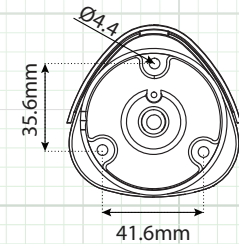

## HD-TVI Full HD 1080p Outdoor 65' IR Bullet OSD - True D/N - True WDR - IP66 - UL/CUL - 3.6mm Lens

TVIBIR65

Camera Overview

Front

Back

SPECIFICATION	TVIBIR65
Image Sensor	2MP Progressive Scan CMOS
Active Pixels	1944(H)*1092(V)
Resolution	1920 x 1080 (1080p) / 1280 x 720 (720p)
Scanning System	Progressive Scan
OSD (On Screen Display)	UTC Controlled (coaxial control)
True WDR (Wide Dynamic Range)	120dB
3D Digital Noise Reduction	2DNR + 3DNR (Adjustable)
Video Output	HD-TVI & 960H BNC Video Connectors
Lens Type - True Day Night	IR Type, 3.6mm (82.6° FOV)
Sense-up	Auto (x2 ~ x32 Adjustable) / OFF
Shutter Speed	Auto / FLK / 1/30s ~ 1/50,000s
IR Cut Filter	Yes - Built in Mechanical
Minimum Illumination	0.01 Lux @(F1.2,AGC ON), 0 Lux with IR
IR LED Count / Range	36 IR LED's / 65' / 850nm
S/N Ratio	More than 62dB
Automatic Gain Control	(0~15) Adjustable
Sync System	Internal Synchronization
White Balance	ATW / AWC-SET / MANUAL
Back Light Compensation	BLC / HSBL / OFF / WDR
HSBL	4 Zone (Adjustable)
Day/Night	Color/BW/EXT
Mirror	Mirror / V-Flip / Rotate / Off
Digital Zoom	(x2 ~ x62) Adjustable
Languages	English/ Japanese/ CHN1/ CHN2/ Korean/ German/ French/ Italian/ Spanish/ Polish/ Russian/ Portuguese/ Dutch/ Turkish/ Hebrew/ Arabic
Brightness	(1~100) Adjustable
Motion Detection	On/Off, Maximum 4 zones
Privacy Mask	On/Off, Maximum 8 zones
Power Input	12 VDC ±15%
Power Requirement	Max 4W
Overall Camera Dimensions	Φ70x149.5 mm (Φ2.76" x5.89")
Weight	Approx 0.79lb / 360g
Operating Temperature	-30 °C ~ 60 °C (-22 °F ~ 140 °F)
Weatherproof Rating	IP 66
Certifications	UL / CUL Certified