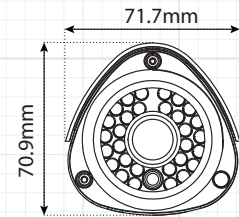

## HD-TVI Full HD 1080p Outdoor 65' IR Bullet OSD - True D/N - True WDR - IP66 - UL/CUL - 3.6mm Lens

TVIBIR65

Camera Overview

Front

Back

SPECIFICATION	TVIBIR65
Image Sensor	2MP Progressive Scan CMOS
Active Pixels	1944(H)*1092(V)
Resolution	1920 x 1080 (1080p) / 1280 x 720 (720p)
Scanning System	Progressive Scan
OSD (On Screen Display)	UTC Controlled (coaxial control)
True WDR (Wide Dynamic Range)	120dB
3D Digital Noise Reduction	2DNR + 3DNR (Adjustable)
Video Output	HD-TVI & 960H BNC Video Connectors
Lens Type - True Day Night	IR Type, 3.6mm (82.6° FOV)
Sense-up	Auto (x2 ~ x32 Adjustable) / OFF
Shutter Speed	Auto / FLK / 1/30s ~ 1/50,000s
IR Cut Filter	Yes - Built in Mechanical
Minimum Illumination	0.01 Lux @(F1.2,AGC ON), 0 Lux with IR
IR LED Count / Range	36 IR LED's / 65' / 850nm
S/N Ratio	More than 62dB
Automatic Gain Control	(0~15) Adjustable
Sync System	Internal Synchronization
White Balance	ATW / AWC-SET / MANUAL
Back Light Compensation	BLC / HSBL / OFF / WDR
HSBL	4 Zone (Adjustable)
Day/Night	Color/BW/EXT
Mirror	Mirror / V-Flip / Rotate / Off
Digital Zoom	(x2 ~ x62) Adjustable
Languages	English/ Japanese/ CHN1/ CHN2/ Korean/ German/ French/ Italian/ Spanish/ Polish/ Russian/ Portuguese/ Dutch/ Turkish/ Hebrew/ Arabic
Brightness	(1~100) Adjustable
Motion Detection	On/Off, Maximum 4 zones
Privacy Mask	On/Off, Maximum 8 zones
Power Input	12 VDC ±15%
Power Requirement	Max 4W
Overall Camera Dimensions	Φ70x149.5 mm (Φ2.76" x5.89")
Weight	Approx 0.79lb / 360g
Operating Temperature	-30 °C ~ 60 °C (-22 °F ~ 140 °F)
Weatherproof Rating	IP 66
Certifications	UL / CUL Certified