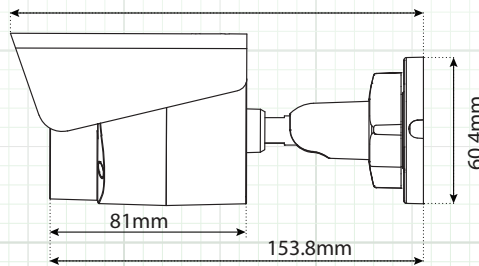

## HD-TVI Full HD 1080p Outdoor 65' IR Bullet OSD - True D/N - True WDR - IP66 - UL/CUL - 3.6mm Lens

TVIBIR65

Camera Overview

Front

Back

SPECIFICATION	TVIBIR65
Image Sensor	2MP Progressive Scan CMOS
Active Pixels	1944(H)*1092(V)
Resolution	1920 x 1080 (1080p) / 1280 x 720 (720p)
Scanning System	Progressive Scan
OSD (On Screen Display)	UTC Controlled (coaxial control)
True WDR (Wide Dynamic Range)	120dB
3D Digital Noise Reduction	2DNR + 3DNR (Adjustable)
Video Output	HD-TVI & 960H BNC Video Connectors
Lens Type - True Day Night	IR Type, 3.6mm (82.6° FOV)
Sense-up	Auto (x2 ~ x32 Adjustable) / OFF
Shutter Speed	Auto / FLK / 1/30s ~ 1/50,000s
IR Cut Filter	Yes - Built in Mechanical
Minimum Illumination	0.01 Lux @(F1.2,AGC ON), 0 Lux with IR
IR LED Count / Range	36 IR LED's / 65' / 850nm
S/N Ratio	More than 62dB
Automatic Gain Control	(0~15) Adjustable
Sync System	Internal Synchronization
White Balance	ATW / AWC-SET / MANUAL
Back Light Compensation	BLC / HSBL / OFF / WDR
HSBL	4 Zone (Adjustable)
Day/Night	Color/BW/EXT
Mirror	Mirror / V-Flip / Rotate / Off
Digital Zoom	(x2 ~ x62) Adjustable
Languages	English/ Japanese/ CHN1/ CHN2/ Korean/ German/ French/ Italian/ Spanish/ Polish/ Russian/ Portuguese/ Dutch/ Turkish/ Hebrew/ Arabic
Brightness	(1~100) Adjustable
Motion Detection	On/Off, Maximum 4 zones
Privacy Mask	On/Off, Maximum 8 zones
Power Input	12 VDC ±15%
Power Requirement	Max 4W
Overall Camera Dimensions	Φ70x149.5 mm (Φ2.76" x5.89")
Weight	Approx 0.79lb / 360g
Operating Temperature	-30 °C ~ 60 °C (-22 °F ~ 140 °F)
Weatherproof Rating	IP 66
Certifications	UL / CUL Certified