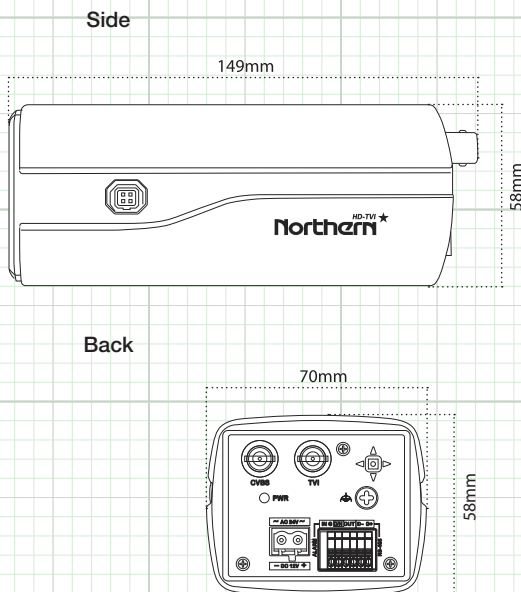

CAMERA OVERVIEW:

Note: Specification subject to change without notice

SPECIFICATION	TVIBXWDR
Image Sensor	2MP 1/3" Progressive Scan CMOS
Active Pixels	1920(H)*1080(V)
Resolution	1920 x 1080 (1080p) / 1280 x 720 (720p)
Scanning System	Progressive Scan
OSD (On Screen Display)	Back Panel Joystick / UTC Controlled (coaxial control)
True WDR (Wide Dynamic Range)	120dB
3D Digital Noise Reduction	2DNR + 3DNR (Adjustable)
Video Output	HD-TVI & 960H BNC Video Connections
Lens Type	Accepts C/CS Mount (CS Adapter Included)
Sense-up	Auto (x2 ~ x32 Adjustable) / OFF
Shutter Speed	Auto / FLK / 1/30s ~ 1/50,000s
IR Cut Filter	Yes - Built in Mechanical
Minimum Illumination	Color: 0.01 Lux @ (F1.2,AGC ON) / B&W: 0.001 Lux @ (F1.2,AGC ON)
S/N Ratio	More than 52dB
Automatic Gain Control	(0~15) Adjustable
Sync System	Internal Synchronization
White Balance	ATW / AWC-SET / MANUAL
Back Light Compensation	BLC / HSBLC / OFF / WDR
HSBLC	4 Zone (Adjustable)
Day/Night	Color / BW / EXT
Mirror	Mirror / V-Flip / Rotate / Of
Digital Zoom	(x2 ~ x62) Adjustable
Languages	English/ Japanese/ CHN1/ CHN2/ Korean/ German/ French/ Italian Spanish/ Polish/ Russian/ Portuguese/ Dutch/ Turkish/ Hebrew/ Arabic
Brightness	(1~100) Adjustable
Motion Detection	On/Off, Maximum 4 Zones
Privacy Mask	On/Off, Maximum 8 Zones
Alarm	1-In / 1-Out
RS-485	Yes
Power Input	12 VDC±15%, 24 VAC±15%
Power Requirement	Max. 4.5W
Overall Camera Dimensions	70 x 58 x 149 mm (2.7" x 2.3" x 5.85")
Weight	Approx 0.9lb / 400g
Operating Temperature	-10°C - 60°C (-14°F - 140°F)
Weatherproof Rating	Indoor Only
Certifications	UL / CUL Certified