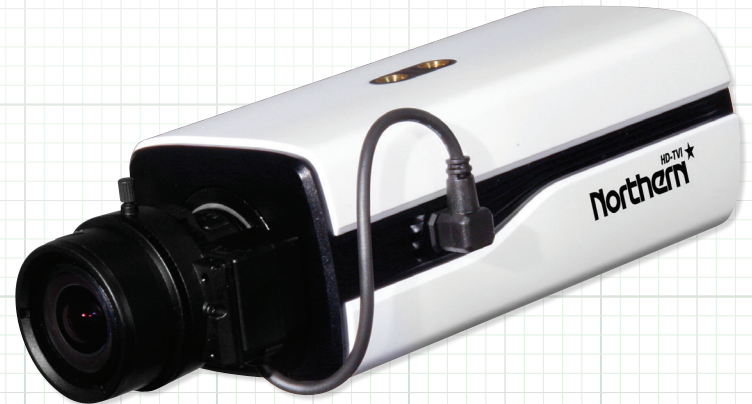

HD-TVI / 960H, Full HD 1080p True WDR Box Camera OSD - UTC - 1/3" CMOS - 3DNR - UL/CUL - Lens Sold Separately

TVI / 960H

STARLIGHT
0.003 LowLux

FEATURES:

- ◆ True 120dB Wide Dynamic Range
- ◆ Starlight - 0.003 Low Lux Level
- ◆ TVI & 960H Main Video Outputs
- ◆ True D/N Mechanical IR Cut Filter
- ◆ 12VDC/24VAC Dual Voltage Power
- ◆ Accepts C/CS Lenses (Lens Sold Separately)
- ◆ Joystick & UTC Controllable OSD
- ◆ Adjustable Shutter Speed
- ◆ 3D Digital Noise Reduction
- ◆ Alarm In-Out / RS-485
- ◆ Top & Bottom Mounting Holes
- ◆ 1/3" - 2MP CMOS Sensor
- ◆ Indoor Only
- ◆ UL/CUL Certified