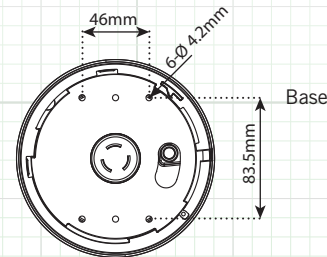

INCLUDED ACCESSORIES:

User Manual, Mounting Hardware Packet, Video Test Cable, Mounting Template.

OPTIONAL MOUNTING ACCESSORIES:

DPC130T - Pendant Cap

WMTS - Wall Mount
(Requires DPC130)

PMT - Pole Mount
(Requires WMTS)

CMR3 - Recessed
Ceiling Mount

TVID212IR2

Dimensions

Base

SPECIFICATION	TVID212IR2
Image Sensor	2MP Progressive Scan CMOS
Active Pixels	1944(H)*1092(V)
Resolution	1920 x 1080 (1080p)
Scanning System	Progressive Scan
OSD (On Screen Display)	UTC Controlled (coaxial control)
True WDR (Wide Dynamic Range)	120dB
3D Digital Noise Reduction	2DNR + 3DNR (Adjustable)
Video Output	HD-TVI & 960H BNC Video Connectors
Lens Type - Motorized	True Day Night, IR Type, 2.8~12mm @ F1.4 (98° - 32.1° FOV)
Sense-up	Auto (x2 ~ x32 Adjustable) / OFF
Shutter Speed	Auto / FLK / 1/30s ~ 1/50,000s
IR Cut Filter	Yes - Built in Mechanical
Minimum Illumination	STARLIGHT 0.003 Lux @ (F1.2, AGC ON), 0 Lux with IR
IR LED Count / Range	2 High-Power IR LED's / 120' / 850nm
S/N Ratio	More than 62dB
Automatic Gain Control	(0~15) Adjustable
Sync System	Internal Synchronization
White Balance	ATW / AWC-SET / MANUAL
Back Light Compensation	BLC / HSBLC / OFF / WDR
HSBLC	4 Zone (Adjustable)
Day/Night	Auto/Color/BW
Mirror	Mirror / V-Flip / Rotate / Off
Digital Zoom	(x2 ~ x62) Adjustable
Languages	English/ Japanese/ CHN1/ CHN2/ Korean/ German/ French/ Italian/ Spanish/ Polish/ Russian/ Portuguese/ Dutch/ Turkish/ Hebrew/ Arabic
Brightness	(1~100) Adjustable
Motion Detection	On/Off, Maximum 4 zones
Privacy Mask	On/Off, Maximum 8 zones
Power Input	12 VDC±15%, 24 VAC±15%
Power Requirement	Max 6W
Overall Camera Dimensions	Φ 136 x 102 mm (Φ 5.35" x 4.01")
Weight	Approx 1.76lb / 800g
Operating Temperature	-30 °C ~ 60 °C (-22 °F ~ 140 °F)
Weatherproof Rating	Indoor Only
Certifications	UL / CUL Certified