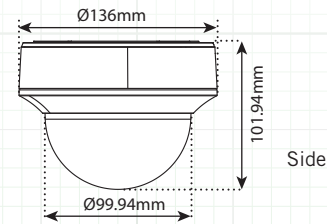

CMR3 - Recessed
Ceiling Mount

TVID212IR2

Dimensions

Base

SPECIFICATION	TVID212IR2
Image Sensor	2MP Progressive Scan CMOS
Active Pixels	1944(H)*1092(V)
Resolution	1920 x 1080 (1080p)
Scanning System	Progressive Scan
OSD (On Screen Display)	UTC Controlled (coaxial control)
True WDR (Wide Dynamic Range)	120dB
3D Digital Noise Reduction	2DNR + 3DNR (Adjustable)
Video Output	HD-TVI & 960H BNC Video Connectors
Lens Type - Motorized	True Day Night, IR Type, 2.8~12mm @ F1.4 (98° - 32.1° FOV)
Sense-up	Auto (x2 ~ x32 Adjustable) / OFF
Shutter Speed	Auto / FLK / 1/30s ~ 1/50,000s
IR Cut Filter	Yes - Built in Mechanical
Minimum Illumination	STARLIGHT 0.003 Lux @ (F1.2, AGC ON), 0 Lux with IR
IR LED Count / Range	2 High-Power IR LED's / 120' / 850nm
S/N Ratio	More than 62dB
Automatic Gain Control	(0~15) Adjustable
Sync System	Internal Synchronization
White Balance	ATW / AWC-SET / MANUAL
Back Light Compensation	BLC / HSBLC / OFF / WDR
HSBLC	4 Zone (Adjustable)
Day/Night	Auto/Color/BW
Mirror	Mirror / V-Flip / Rotate / Off
Digital Zoom	(x2 ~ x62) Adjustable
Languages	English/ Japanese/ CHN1/ CHN2/ Korean/ German/ French/ Italian/ Spanish/ Polish/ Russian/ Portuguese/ Dutch/ Turkish/ Hebrew/ Arabic
Brightness	(1~100) Adjustable
Motion Detection	On/Off, Maximum 4 zones
Privacy Mask	On/Off, Maximum 8 zones
Power Input	12 VDC±15%, 24 VAC±15%
Power Requirement	Max 6W
Overall Camera Dimensions	Φ 136 x 102 mm (Φ 5.35" x 4.01")
Weight	Approx 1.76lb / 800g
Operating Temperature	-30 °C ~ 60 °C (-22 °F ~ 140 °F)
Weatherproof Rating	Indoor Only
Certifications	UL / CUL Certified