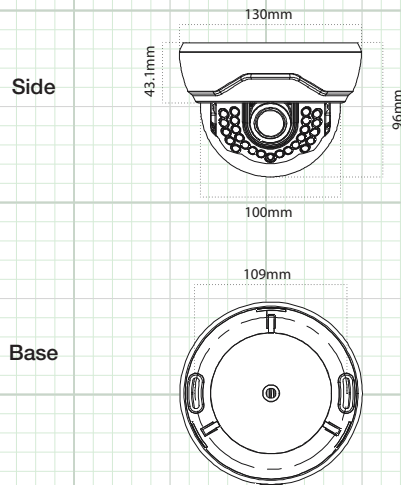

HD-TVI / 960H, Full HD 1080p Indoor IR Dome Camera

True D/N, DWDR, 1/2.9" Sony CMOS Sensor, 3DNR, UTC, 2.8~12mm, 82' IR Range

FEATURES:

- Full HD 1080p Resolution
- HD-TVI & 960H Selectable Main Output
- 12VDC/24VAC Dual Voltage Power
- Sony Progressive Scan CMOS
- True Day/Night Mechanical IR Cut Filter
- Digital Wide Dynamic Range
- 3-Axis Wall or Ceiling Mountable
- White & Black Housing Covers Included
- Sense-up / Slow Shutter Speed
- UTC & Joystick Controllable OSD
- 3D Digital Noise Reduction
- 24 IR LED's / 82' IR Range
- 2.8 ~ 12mm Varifocal Auto Iris Lens
- Video Test Output & Cable (960H)
- Manual 360° Horizontal Rotation
- Lined Dome Cover
- Included Wall Mount

CAMERA OVERVIEW:

INCLUDED ACCESSORIES:

1. User Manual
1. Mounting Hardware Packet
1. Video Test Cable
1. Wall Mount
1. White Housing Cover