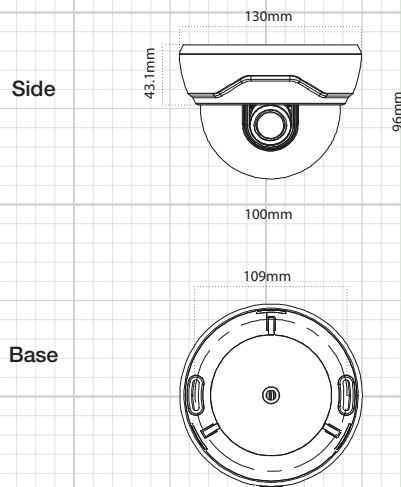

## HD-TVI / 960H, Full HD 1080p Indoor Dome Camera

True D/N, DWDR, 1/2.9" Sony CMOS Sensor, 3DNR, UTC, 2.8~12mm

TVID212  
Shown with White Cover  
(included)

TVID212  
Shown with Wall Mount  
(included)

### CAMERA OVERVIEW:

SPECIFICATION	TVID212
Image Sensor	1/2.9" Sony CMOS Sensor
Total Pixels	2010 (H) x 1108 (V)
Active Pixels	1944 (H) x 1092 (V)
Resolution	Digital: 1920 x 1080 (1080p), 1280 x 720 (720p) / Analog: 700TVL
Scanning System	Progressive Scan
OSD (Dual Access On Screen Display)	Internal Joystick Controlled / UTC (coaxial control)
Digital WDR (Wide Dynamic Range)	High / Middle / Low / OFF
3D DNR (Digital Noise Reduction)	High / Middle / Low / OFF
Video Output	HD-TVI & 960H Selectable Main Output, 960H Video Test Port
Lens Type - True Day Night	2.8 ~ 12mm Varifocal Auto Iris Lens
Sense-up	OFF / x2 - x8
Shutter Speed	Auto / Manual (1/30 ~ 1/60,000)
IR Cut Filter	Built-In Mechanical
Minimum Illumination	Color 0.002 Lux, B/W 0.001
S/N Ratio	More than 50dB (AGC OFF)
Automatic Gain Control	0 ~ 20 Steps
Sync System	Internal / External (L/L)
Gamma	y = 0.45 typ.
White Balance	Auto / Autoext / Manual
Back Light Compensation	BLC (H/V Position & Size) / OFF
HLC (High Light Compensation)	ON / OFF
Day/Night	Auto_CDS / Color / B&W
Mirror	Rotate / V-Flip / H-Flip / Off
Digital Zoom	ON / OFF (x1 ~ x8)
Languages	English / French / Spanish / German / Italian
Brightness	Adjustable 0 ~ 20
Motion Detection	ON / OFF
Privacy Mask	ON / OFF (16 Zone Selectable)
Power Input	12VDC/24VAC Dual Voltage Power
Power Requirement	Max 300mA
Reverse Polarity Protection	Yes
Overall Camera Dimensions	5.2" (W) x 3.8" (H)
Weight	Approx. 1.1lb
Operating Temperature	14°F ~ 122°F
Weatherproof Rating	Indoor Only