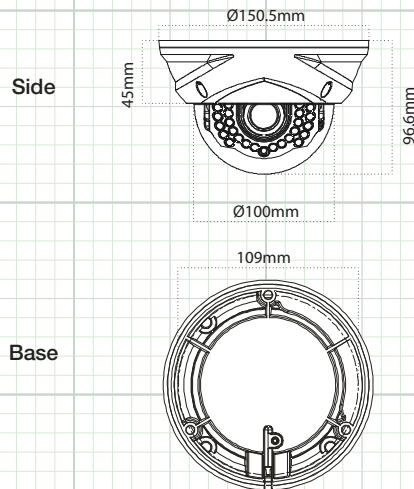

## CAMERA OVERVIEW:

SPECIFICATION	TVIDTW212IR
Image Sensor	1/2.9" Sony CMOS Sensor
Total Pixels	2010 (H) x 1108 (V)
Active Pixels	1944 (H) x 1092 (V)
Resolution	Digital: 1920 x 1080 (1080p), 1280 x 720 (720p) / Analog: 700TVL
Scanning System	Progressive Scan
OSD (On Screen Display)	Dual OSD Access: Internal Joystick Controlled / UTC (coaxial control)
Digital WDR (Wide Dynamic Range)	High / Middle / Low / OFF
3D DNR (Digital Noise Reduction)	High / Middle / Low / OFF
Video Output	HD-TVI & 960H Selectable Main Output, 960H Video Test Port
Lens Type - True Day Night	2.8 ~ 12mm Varifocal Auto Iris IR Lens
Sense-up	OFF / x2 - x8
Shutter Speed	Auto / Manual (1/30 ~ 1/60,000)
IR Cut Filter	Built-In Mechanical
Minimum Illumination	Color 0.002 Lux, B/W 0.001
IR LED Count / Range	24 IR LED's / 82' IR Range - 850nm
S/N Ratio	More than 50dB (AGC OFF)
Automatic Gain Control	0 ~ 20 Steps
Sync System	Internal / External (L/L)
Gamma	y = 0.45 typ.
White Balance	Auto / Autoext / Manual
Back Light Compensation	BLC (H/V Position & Size) / OFF
HLC (High Light Compensation)	ON / OFF
Day/Night	Auto_CDS / Color / B&W
Mirror	Rotate / V-Flip / H-Flip / Off
Digital Zoom	ON / OFF (x1 ~ x8)
Languages	English / French / Spanish / German / Italian
Brightness	Adjustable 0 ~ 20
Motion Detection	ON / OFF
Privacy Mask	ON / OFF (16 Zone Selectable)
Power Input	12VDC/24VAC Dual Voltage Power
Power Requirement	Max 600mA w/ IR LED
Reverse Polarity Protection	Yes
Overall Camera Dimensions	5.9" (W) x 3.8" (H)
Weight	Approx. 2.0lb
Operating Temperature	-20°F ~ 122°F
Weatherproof Rating	IP 68