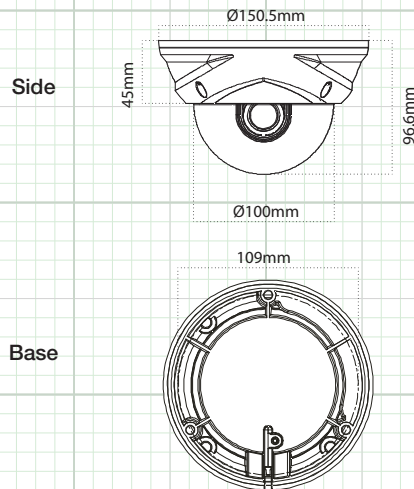

# HD-TVI / 960H, Full HD 1080p Outdoor Dome Camera

True D/N, DWDR, 1/2.9" Sony CMOS Sensor, 3DNR, UTC, 2.8~12mm

## CAMERA OVERVIEW:

SPECIFICATION	TVIDTW212
Image Sensor	1/2.9" Sony CMOS Sensor
Total Pixels	2010 (H) x 1108 (V)
Active Pixels	1944 (H) x 1092 (V)
Resolution	Digital: 1920 x 1080 (1080p), 1280 x 720 (720p) / Analog: 700TVL
Scanning System	Progressive Scan
OSD (On Screen Display)	Dual OSD Access: Internal Joystick Controlled / UTC (coaxial control)
Digital WDR (Wide Dynamic Range)	High / Middle / Low / OFF
3D DNR (Digital Noise Reduction)	High / Middle / Low / OFF
Video Output	HD-TVI & 960H Selectable Main Output, 960H Video Test Port
Lens Type - True Day Night	2.8 ~ 12mm Varifocal Auto Iris IR Lens
Sense-up	OFF / x2 - x8
Shutter Speed	Auto / Manual (1/30 ~ 1/60,000)
IR Cut Filter	Built-In Mechanical
Minimum Illumination	Color 0.002 Lux, B/W 0.001
S/N Ratio	More than 50dB (AGC OFF)
Automatic Gain Control	0 ~ 20 Steps
Sync System	Internal / External (L/L)
Gamma	$\gamma = 0.45$ typ.
White Balance	Auto / Autoext / Manual
Back Light Compensation	BLC (H/V Position & Size) / OFF
HLC (High Light Compensation)	ON / OFF
Day/Night	Auto_CDS / Color / B&W
Mirror	Rotate / V-Flip / H-Flip / Off
Digital Zoom	ON / OFF (x1 ~ x8)
Languages	English / French / Spanish / German / Italian
Brightness	Adjustable 0 ~ 20
Motion Detection	ON / OFF
Privacy Mask	ON / OFF (16 Zone Selectable)
Power Input	12VDC/24VAC Dual Voltage Power
Power Requirement	Max 300mA
Reverse Polarity Protection	Yes
Overall Camera Dimensions	5.9" (W) x 3.8" (H)
Weight	Approx. 2.0lb
Operating Temperature	-20°F ~ 122°F
Weatherproof Rating	IP 68