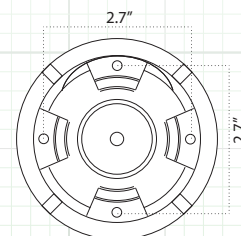

HD-TVI, Full HD 1080p Outdoor IR Eyeball Camera

True D/N, 3DNR, UTC & Cable OSD, 3.6mm, 60' IR Range

TVIDWMIR

TVIDWMIRW

Mounting Base

Locking Collar

In-Line Cable Mounted OSD Control

Camera Dimensions

Side View / Bottom View & Mounting Configuration

SPECIFICATION	TVIDWMIR	TVIDWMIRW
Image Sensor	1/3" Sony CMOS Sensor	
Total Pixels	1984 x 1225	
Active Pixels	1920 x 1080	
Resolution	1920 x 1080 (1080p)	
Scanning System	Progressive Scan	
OSD (On Screen Display)	Dual OSD Access: Cable Mounted Joystick Controlled / UTC Controlled (coaxial control)	
Digital WDR (Wide Dynamic Range)	Auto / Off / On - 0 ~ 8 Adjustable	
DNR (Digital Noise Reduction)	2D & 3D, Low, Middle, High, Off	
Video Output	Dual Pigtail HD-TVI Main Output (yellow) / 960H Secondary Output (black)	
Lens Type - True Day Night	3.6mm Fixed Focal Lens	
Sense-up	Off / x2 ~ x30	
Shutter Speed	Auto, FLK, 1/30 ~ 1/50,000, x2 ~ x30	
IR Cut Filter	Built in Mechanical	
Minimum Illumination	0.0 Lux IR LED On	
IR LED Count / Range	24 IR LED's / 60' Range / 850nm	
S/N Ratio	More than 50dB	
Automatic Gain Control	0 ~ 100 Adjustable	
Sync System	Internal	
Gamma Characteristics	γ = 0.45 typ.	
White Balance	ATW / AWC->Set / Indoor / Outdoor / Manual	
Back Light Compensation	Off / BLC / HSBLCL	
HBLC (High Back Light Compensation)	On / Off	
Day/Night	EXT / Auto / Color / B/W	
Mirror	Mirror / V-Flip / Rotate / Off	
Languages	English, French, Spanish, German, Italian (see OSD Menu for more)	
Brightness	0 ~ 100 Adjustable	
Motion Detection	On/Off (4 Zone Selectable)	
Privacy Mask	On/Off (4 Zone Selectable)	
Power Input	12VDC Only	
Power Requirement	120mA / 450mA IR LED ON	
Overall Camera Dimensions	3.7" x 2.6" (95mm x 65mm)	
Housing / Color	Aluminum - Gray	Aluminum - White
Weight	.75 Lb.	
Operating Temperature	-14°F ~ 122°F	
Weatherproof Rating	IP66	