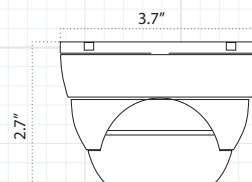

HD-TVI, Full HD 1080p Outdoor IR Eyeball Camera

True D/N, 3DNR, UTC & Cable OSD, 3.6mm, 60' IR Range

TVIDWMIR

TVIDWMIRW

Mounting Base

Locking Collar

In-Line Cable Mounted OSD Control

Camera Dimensions

Side View / Bottom View & Mounting Configuration

SPECIFICATION	TVIDWMIR	TVIDWMIRW
Image Sensor	1/3" Sony CMOS Sensor	
Total Pixels	1984 x 1225	
Active Pixels	1920 x 1080	
Resolution	1920 x 1080 (1080p)	
Scanning System	Progressive Scan	
OSD (On Screen Display)	Dual OSD Access: Cable Mounted Joystick Controlled / UTC Controlled (coaxial control)	
Digital WDR (Wide Dynamic Range)	Auto / Off / On - 0 ~ 8 Adjustable	
DNR (Digital Noise Reduction)	2D & 3D, Low, Middle, High, Off	
Video Output	Dual Pigtail HD-TVI Main Output (yellow) / 960H Secondary Output (black)	
Lens Type - True Day Night	3.6mm Fixed Focal Lens	
Sense-up	Off / x2 ~ x30	
Shutter Speed	Auto, FLK, 1/30 ~ 1/50,000, x2 ~ x30	
IR Cut Filter	Built in Mechanical	
Minimum Illumination	0.0 Lux IR LED On	
IR LED Count / Range	24 IR LED's / 60' Range / 850nm	
S/N Ratio	More than 50dB	
Automatic Gain Control	0 ~ 100 Adjustable	
Sync System	Internal	
Gamma Characteristics	γ = 0.45 typ.	
White Balance	ATW / AWC->Set / Indoor / Outdoor / Manual	
Back Light Compensation	Off / BLC / HSBLCL	
HBLC (High Back Light Compensation)	On / Off	
Day/Night	EXT / Auto / Color / B/W	
Mirror	Mirror / V-Flip / Rotate / Off	
Languages	English, French, Spanish, German, Italian (see OSD Menu for more)	
Brightness	0 ~ 100 Adjustable	
Motion Detection	On/Off (4 Zone Selectable)	
Privacy Mask	On/Off (4 Zone Selectable)	
Power Input	12VDC Only	
Power Requirement	120mA / 450mA IR LED ON	
Overall Camera Dimensions	3.7" x 2.6" (95mm x 65mm)	
Housing / Color	Aluminum - Gray	Aluminum - White
Weight	.75 Lb.	
Operating Temperature	-14°F ~ 122°F	
Weatherproof Rating	IP66	