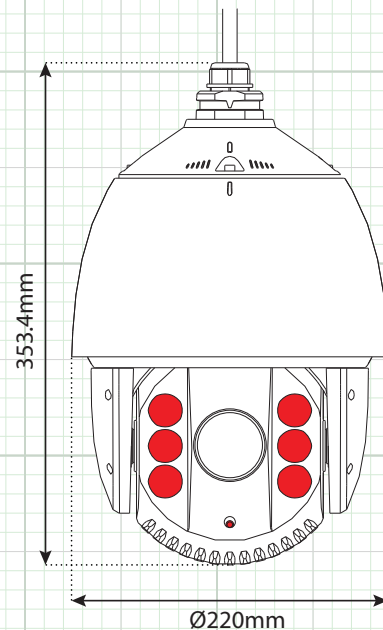

	SPECIFICATION	TVIPTZ30XIR
Camera	Image Sensor	1/3" CMOS
	Image Resolution	2 Megapixel, 1920×1080 Max
	Frame Rate	50Hz:25fps(1920×1080) / 60Hz:30fps(1920×1080)
	Min. Illumination	Color: 0.02 Lux@(F1.6,AGC ON) B/W: 0.002 Lux@(F1.6,AGC ON) / 0 Lux with IR
	White Balance	Auto / Manual / ATW / Indoor / Outdoor
	AGC	Auto / Manual
	S/N Ratio	≥ 50dB
	3D DNR	Support
	Backlight Compensation	Support
	WDR	Digital WDR
	Shutter Time	PAL: 1-1/10,000s / NTSC: 1-1/10,000s
	True Day & Night	IR Cut Filter
	Digital Zoom	16x
	Privacy Mask	8 Programmable Privacy Masks
	Focus Mode	Auto / Semiautomatic / Manual
Focus Mode	Auto / Semiautomatic / Manual	
Lens	Focal Length	4-120mm, 30X
	Zoom Speed	Approx.3.0s(Optical Wide-Tele)
	Angle of View	58-1.7 degree(Wide-Tele)
	Min. Working Distance	10-1500mm (Wide-Tele)
	Aperture	F1.6~F4.4
Pan & Tilt	Pan Range	360° endless
	Pan Speed	Pan Manual Speed: 0.1°-160°/s, Pan Preset Speed: 240°/s
	Tilt Range	-15°-90° (Auto Flip)
	Tilt Speed	Tilt Manual Speed: 0.1°-120°/s, Tilt Preset Speed: 200°/s
	Proportional Zoom	Rotation Speed Adjusted Automatically According to Zoom
	Number of Preset	256
	Patrol	8 Patrols, up to 32 Presets per Patrol
	Pattern	4 Patterns, with the Total Recording Time not Less than 10 minutes
	Power-off Memory	Support
	Park Action	Preset / Patrol / Pattern / Pan Scan / Tilt Scan / Frame Scan / Random Scan / Panorama Scan
	Scheduled Task	Preset / Patrol / Pattern / Pan Scan / Tilt Scan / Frame Scan / Random Scan / Panorama Scan
	PTZ Position Display	On / Off
	Preset Freezing	Support
	RS-485 comm.Diagnosis	Support
	IR	IR Distance
IR Intensity		Automatically Adjusted, Depending on the Zoom Ratio
Input / Output	Video Output	1 BNC HD-TVI 1080p Output / 1 BNC 960H Output
	RS-485 Interface	Half-Duplex, Self-adaptive HIKVISION, Pelco-P, Pelco-D Protocol
	UTC Function	HIKVISION_C (*Need UTC Controller if DVR Does not Support UTC Function)
General	Menu Language	English, Chinese
	Power	24VAC Max. 30W(IR: 9W, Heater: 6W)
	OperatingTemperature	-30°C ~ 65°C(-22°F ~ 149°F) - Humidity '90% or less
	Protection Level	IP66 - TVS 4,000V Lightning, Surge and Voltage Transient Protection
	Dimensions	Ø220×353.4mm (Ø8.66"×13.91")
	Certifications	UL / CUL
	Weight (approx.)	4.5kg(9.92 lbs)