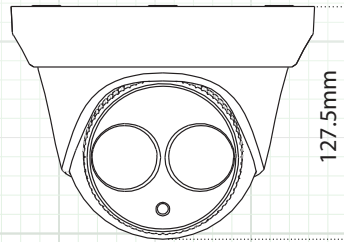

HD-TVI Full HD 1080p Outdoor 100' IR Turret OSD - True D/N - True WDR - IP66 - UL/CUL - 2.8mm Lens

TVITIR100

127.5mm

Ø112.4mm

Ø127mm

Camera Overview

SPECIFICATION	TVITIR100
Image Sensor	2MP Progressive Scan CMOS
Active Pixels	1944(H)*1092(V)
Resolution	1920 x 1080 (1080p) / 1280 x 720 (720p)
Scanning System	Progressive Scan
OSD (On Screen Display)	UTC Controlled (coaxial control)
True WDR (Wide Dynamic Range)	120dB
3D Digital Noise Reduction	2DNR + 3DNR (Adjustable)
Video Output	HD-TVI & 960H BNC Video Connectors
Lens Type - True Day Night	IR Type, 2.8mm (103.5° FOV)
Sense-up	Auto (x2 ~ x32 Adjustable) / OFF
Shutter Speed	Auto / FLK / 1/30s ~ 1/50,000s
IR Cut Filter	Yes - Built in Mechanical
Minimum Illumination	0.01 Lux @(F1.2,AGC ON), 0 Lux with IR
IR LED Count / Range	1 High Output LED / 100' / 850nm
S/N Ratio	More than 62dB
Automatic Gain Control	(0~15) Adjustable
Sync System	Internal Synchronization
White Balance	ATW / AWC-SET / MANUAL
Back Light Compensation	BLC / HSBL / OFF / WDR
HSBL	4 Zone (Adjustable)
Day/Night	Color/BW/EXT
Mirror	Mirror / V-Flip / Rotate / Off
Digital Zoom	(x2 ~ x62) Adjustable
Languages	English/ Japanese/ CHN1/ CHN2/ Korean/ German/ French/ Italian/ Spanish/ Polish/ Russian/ Portuguese/ Dutch/ Turkish/ Hebrew/ Arabic
Brightness	(1~100) Adjustable
Motion Detection	On/Off, Maximum 4 zones
Privacy Mask	On/Off, Maximum 8 zones
Power Input	12 VDC±15%
Power Requirement	Max 5W
Overall Camera Dimensions	Ø114.6 x 89.1mm(Ø4.5" x 3.5")
Weight	Approx 0.94lb / 420g
Operating Temperature	-30 °C ~ 60 °C (-22 °F ~ 140 °F)
Weatherproof Rating	IP 66
Certifications	UL / CUL Certified