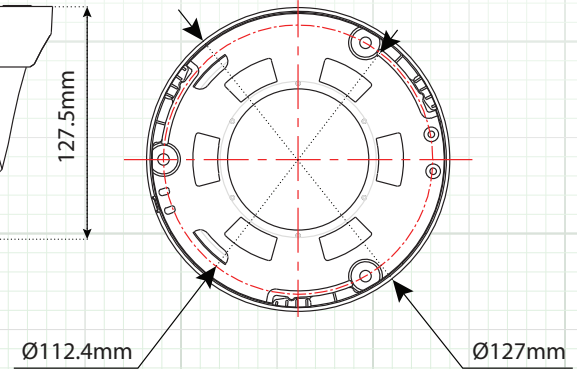

HD-TVI Full HD 1080p Outdoor 100' IR Turret OSD - True D/N - True WDR - IP66 - UL/CUL - 2.8mm Lens

TVITIR100

127.5mm

Ø112.4mm

Ø127mm

Camera Overview

SPECIFICATION	TVITIR100
Image Sensor	2MP Progressive Scan CMOS
Active Pixels	1944(H)*1092(V)
Resolution	1920 x 1080 (1080p) / 1280 x 720 (720p)
Scanning System	Progressive Scan
OSD (On Screen Display)	UTC Controlled (coaxial control)
True WDR (Wide Dynamic Range)	120dB
3D Digital Noise Reduction	2DNR + 3DNR (Adjustable)
Video Output	HD-TVI & 960H BNC Video Connectors
Lens Type - True Day Night	IR Type, 2.8mm (103.5° FOV)
Sense-up	Auto (x2 ~ x32 Adjustable) / OFF
Shutter Speed	Auto / FLK / 1/30s ~ 1/50,000s
IR Cut Filter	Yes - Built in Mechanical
Minimum Illumination	0.01 Lux @(F1.2,AGC ON), 0 Lux with IR
IR LED Count / Range	1 High Output LED / 100' / 850nm
S/N Ratio	More than 62dB
Automatic Gain Control	(0~15) Adjustable
Sync System	Internal Synchronization
White Balance	ATW / AWC-SET / MANUAL
Back Light Compensation	BLC / HSBL / OFF / WDR
HSBL	4 Zone (Adjustable)
Day/Night	Color/BW/EXT
Mirror	Mirror / V-Flip / Rotate / Off
Digital Zoom	(x2 ~ x62) Adjustable
Languages	English/ Japanese/ CHN1/ CHN2/ Korean/ German/ French/ Italian/ Spanish/ Polish/ Russian/ Portuguese/ Dutch/ Turkish/ Hebrew/ Arabic
Brightness	(1~100) Adjustable
Motion Detection	On/Off, Maximum 4 zones
Privacy Mask	On/Off, Maximum 8 zones
Power Input	12 VDC±15%
Power Requirement	Max 5W
Overall Camera Dimensions	Ø114.6 x 89.1mm(Ø4.5" x 3.5")
Weight	Approx 0.94lb / 420g
Operating Temperature	-30 °C ~ 60 °C (-22 °F ~ 140 °F)
Weatherproof Rating	IP 66
Certifications	UL / CUL Certified