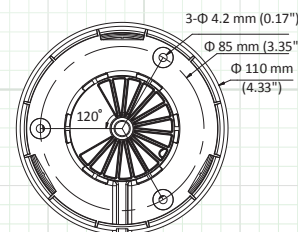

## HD-TVI / 960H Full HD 1080p Varifocal 120' IR Outdoor Turret w/ 2.8mm IR Lens

Side

Dimensions

Base

### OPTIONAL MOUNTING ACCESSORIES:

**BB130T** - Back Box

**DPC130T** - Pendant Cap

**WMTS** - Wall Mount  
(Requires DPC130T)

**PMT** - Pole Mount  
(Requires WMTS)

SPECIFICATION	TVITIR120
Image Sensor	2MP Progressive Scan CMOS
Active Pixels	1944(H)*1092(V)
Resolution	1920 x 1080 (1080p)
Scanning System	Progressive Scan
OSD (On Screen Display)	UTC Controlled (coaxial control)
True WDR (Wide Dynamic Range)	120dB
3D Digital Noise Reduction	2DNR + 3DNR (Adjustable)
Video Output	HD-TVI & 960H BNC Video Connectors
Lens Type - True Day Night	IR Type, 2.8mm (103.5° FOV)
Sense-up	Auto (x2 ~ x32 Adjustable) / OFF
Shutter Speed	Auto / FLK / 1/30s ~ 1/50,000s
IR Cut Filter	Yes - Built in Mechanical
Minimum Illumination	STARLIGHT 0.003 Lux @(F1.2,AGC ON), 0 Lux with IR
IR LED Count / Range	2 High-Output LED's / 120' / 850nm
S/N Ratio	More than 62dB
Automatic Gain Control	(0-15) Adjustable
Sync System	Internal Synchronization
White Balance	ATW / AWC-SET / MANUAL
Back Light Compensation	BLC / HSBLC / OFF / WDR
HSBLC	4 Zone (Adjustable)
Day/Night	Auto / Color / BW
Mirror	Mirror / V-Flip / Rotate / Off
Digital Zoom	(x2 ~ x62) Adjustable
Languages	English/ Japanese/ CHN1/ CHN2/ Korean/ German/ French/ Italian/ Spanish/ Polish/ Russian/ Portuguese/ Dutch/ Turkish/ Hebrew/ Arabic
Brightness	(1-100) Adjustable
Motion Detection	On/Off, Maximum 4 zones
Privacy Mask	On/Off, Maximum 8 zones
Power Input	12 VDC±15%
Power Requirement	Max 4W
Overall Camera Dimensions	Ø 114.6 × 89.1mm (Ø 4.5" × 3.5")
Weight	Approx 0.94lb / 420g
Operating Temperature	-40°C ~ 60°C (-40°F ~ 140°F)
Weatherproof Rating	IP 66
Certifications	UL / CUL Certified