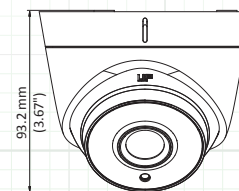

## HD-TVI / 960H Full HD 1080p Varifocal 120' IR Outdoor Turret w/ 2.8mm IR Lens

Side

Dimensions

Base

### OPTIONAL MOUNTING ACCESSORIES:

**BB130T** - Back Box

**DPC130T** - Pendant Cap

**WMTS** - Wall Mount  
(Requires DPC130T)

**PMT** - Pole Mount  
(Requires WMTS)

SPECIFICATION	TVITIR120
Image Sensor	2MP Progressive Scan CMOS
Active Pixels	1944(H)*1092(V)
Resolution	1920 x 1080 (1080p)
Scanning System	Progressive Scan
OSD (On Screen Display)	UTC Controlled (coaxial control)
True WDR (Wide Dynamic Range)	120dB
3D Digital Noise Reduction	2DNR + 3DNR (Adjustable)
Video Output	HD-TVI & 960H BNC Video Connectors
Lens Type - True Day Night	IR Type, 2.8mm (103.5° FOV)
Sense-up	Auto (x2 ~ x32 Adjustable) / OFF
Shutter Speed	Auto / FLK / 1/30s ~ 1/50,000s
IR Cut Filter	Yes - Built in Mechanical
Minimum Illumination	STARLIGHT 0.003 Lux @(F1.2,AGC ON), 0 Lux with IR
IR LED Count / Range	2 High-Output LED's / 120' / 850nm
S/N Ratio	More than 62dB
Automatic Gain Control	(0-15) Adjustable
Sync System	Internal Synchronization
White Balance	ATW / AWC-SET / MANUAL
Back Light Compensation	BLC / HSBLC / OFF / WDR
HSBLC	4 Zone (Adjustable)
Day/Night	Auto / Color / BW
Mirror	Mirror / V-Flip / Rotate / Off
Digital Zoom	(x2 ~ x62) Adjustable
Languages	English/ Japanese/ CHN1/ CHN2/ Korean/ German/ French/ Italian/ Spanish/ Polish/ Russian/ Portuguese/ Dutch/ Turkish/ Hebrew/ Arabic
Brightness	(1-100) Adjustable
Motion Detection	On/Off, Maximum 4 zones
Privacy Mask	On/Off, Maximum 8 zones
Power Input	12 VDC±15%
Power Requirement	Max 4W
Overall Camera Dimensions	Ø 114.6 × 89.1mm (Ø 4.5" × 3.5")
Weight	Approx 0.94lb / 420g
Operating Temperature	-40°C ~ 60°C (-40°F ~ 140°F)
Weatherproof Rating	IP 66
Certifications	UL / CUL Certified