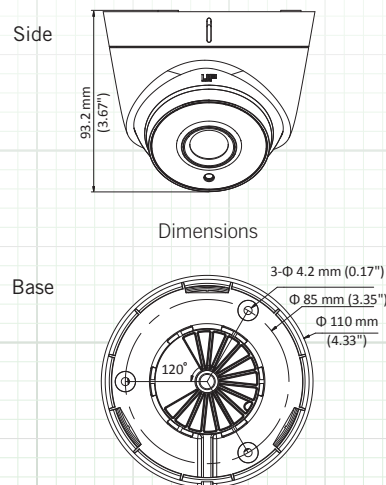

HD-TVI / 960H Full HD 1080p 120' IR Outdoor Turret w/ 2.8mm IR Lens

FEATURES:

- ◆ True 120dB Wide Dynamic Range
- ◆ Starlight - 0.003 Low Lux Level
- ◆ 2.8mm Fixed Focal IR Lens
- ◆ True D/N Mechanical IR Cut Filter
- ◆ UTC Controllable OSD
- ◆ TVI & 960H Main Video Outputs
- ◆ 12 Volt DC Power Power
- ◆ 2 High Power IR LED's / 120' IR Range
- ◆ Adjustable Shutter Speed
- ◆ 3-Axis Wall or Ceiling Mountable
- ◆ 3D Digital Noise Reduction
- ◆ 1 Alarm Input/Output
- ◆ UL/CUL Certified
- ◆ IP67 Weatherproof