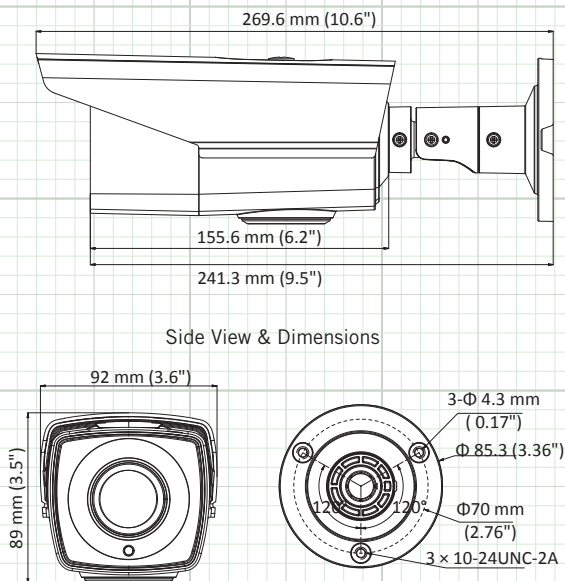

CAMERA OVERVIEW:

OPTIONAL MOUNTING ACCESSORIES:

BB137 - Back Box

PMT - Pole Mount
(Requires BB137)

SPECIFICATION	TVIVFBIR120
Image Sensor	2MP Progressive Scan CMOS
Active Pixels	1944(H)*1092(V)
Resolution	1920 x 1080 (1080p)
Scanning System	Progressive Scan
OSD (On Screen Display)	UTC Controlled (coaxial control)
True WDR (Wide Dynamic Range)	120dB
3D Digital Noise Reduction	2DNR + 3DNR (Adjustable)
Video Output	HD-TVI & 960H BNC Video Connectors
Lens Type - Motorized	True Day Night, IR Type, 2.8~12mm @ F1.4 (98° - 32.1° FOV)
Sense-up	Auto (x2 ~ x32 Adjustable) / OFF
Shutter Speed	Auto / FLK / 1/30s ~ 1/50,000s
IR Cut Filter	Yes - Built in Mechanical
Minimum Illumination	STARLIGHT 0.003 Lux @ (F1.2, AGC ON), 0 Lux with IR
IR LED Count / Range	6 High-Output IR LED's / 120' / 850nm
S/N Ratio	More than 62dB
Automatic Gain Control	(0~15) Adjustable
Sync System	Internal Synchronization
White Balance	ATW / AWC-SET / MANUAL
Back Light Compensation	BLC / HSBLC / OFF / WDR
HSBLC	4 Zone (Adjustable)
Day/Night	Auto / Color / BW
Mirror	Mirror / V-Flip / Rotate / Off
Digital Zoom	(x2 ~ x62) Adjustable
Languages	English/ Japanese/ CHN1/ CHN2/ Korean/ German/ French/ Italian/ Spanish/ Polish/ Russian/ Portuguese/ Dutch/ Turkish/ Hebrew/ Arabic
Brightness	(1~100) Adjustable
Motion Detection	On/Off, Maximum 4 zones
Privacy Mask	On/Off, Maximum 8 zones
Power Input	12 VDC±15%, 24 VAC±15%
Power Requirement	Max 7.5W
Overall Camera Dimensions	92mm x 85.3mm x 269.6mm (3.62" x 3.36" x 10.61")
Weight	Approx 1.54lb / 700g
Operating Temperature	-40 °C ~ 60 °C (-40 °F ~ 140 °F)
Weatherproof Rating	IP 67
Certifications	UL / CUL Certified

Note: Specification subject to change without notice