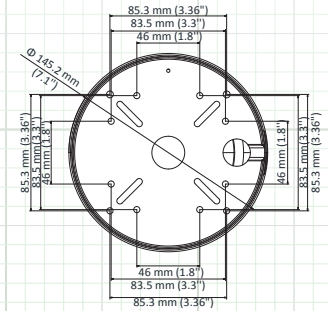

CMR2 - Recessed
Ceiling Mount

Side

Dimensions

Base

| SPECIFICATION | TVIVFDIR120 |
|-------------------------------|--|
| Image Sensor | 2MP Progressive Scan CMOS |
| Active Pixels | 1944(H)*1092(V) |
| Resolution | 1920 x 1080 (1080p) |
| Scanning System | Progressive Scan |
| OSD (On Screen Display) | UTC Controlled (coaxial control) |
| True WDR (Wide Dynamic Range) | 120dB |
| 3D Digital Noise Reduction | 2DNR + 3DNR (Adjustable) |
| Video Output | HD-TVI & 960H BNC Video Connectors |
| Lens Type - Motorized | True Day Night, IR Type, 2.8~12mm @ F1.2 (98° - 32.1° FOV) |
| Sense-up | Auto (x2 ~ x32 Adjustable) / OFF |
| Shutter Speed | Auto / FLK / 1/30s ~ 1/50,000s |
| IR Cut Filter | Yes - Built in Mechanical |
| Minimum Illumination | STARLIGHT 0.003 Lux @ (F1.2, AGC ON), 0 Lux with IR |
| IR LED Count / Range | 2 High-Output IR LED's / 120' / 850nm |
| S/N Ratio | More than 62dB |
| Automatic Gain Control | (0~15) Adjustable |
| Sync System | Internal Synchronization |
| White Balance | ATW / AWC-SET / MANUAL |
| Back Light Compensation | BLC / HSBLC / OFF / WDR |
| HSBLC | 4 Zone (Adjustable) |
| Day/Night | Auto / Color / BW |
| Mirror | Mirror / V-Flip / Rotate / Off |
| Digital Zoom | (x2 ~ x62) Adjustable |
| Languages | English/ Japanese/ CHN1/ CHN2/ Korean/ German/ French/ Italian/ Spanish/ Polish/ Russian/ Portuguese/ Dutch/ Turkish/ Hebrew/ Arabic |
| Brightness | (1~100) Adjustable |
| Motion Detection | On/Off, Maximum 4 zones |
| Privacy Mask | On/Off, Maximum 8 zones |
| Power Input | 12 VDC±15%, 24 VAC±15% |
| Power Requirement | Max 6W |
| Overall Camera Dimensions | Ø 145.3 × 124.2 mm (Ø 5.72" × 4.89") |
| Weight | Approx 1.95lb / 880g |
| Operating Temperature | -40°C ~ 60°C (-40°F ~ 140°F) |
| Weatherproof / Impact Rating | IP67 / IK10 |
| Certifications | UL / CUL Certified |