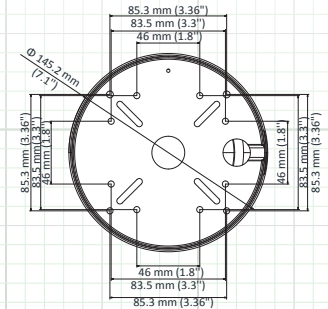

### OPTIONAL MOUNTING ACCESSORIES:

**DPC140** - Pendent Cap

**WMTS** - Wall Mount  
(Requires DPC140)

**PMT** - Pole Mount  
(Requires WMTS)

**CMR2** - Recessed  
Ceiling Mount

Side

Dimensions

Base

SPECIFICATION	TVIVFDIR120
Image Sensor	2MP Progressive Scan CMOS
Active Pixels	1944(H)*1092(V)
Resolution	1920 x 1080 (1080p)
Scanning System	Progressive Scan
OSD (On Screen Display)	UTC Controlled (coaxial control)
True WDR (Wide Dynamic Range)	120dB
3D Digital Noise Reduction	2DNR + 3DNR (Adjustable)
Video Output	HD-TVI & 960H BNC Video Connectors
Lens Type - Motorized	True Day Night, IR Type, 2.8~12mm @ F1.2 (98° - 32.1° FOV)
Sense-up	Auto (x2 ~ x32 Adjustable) / OFF
Shutter Speed	Auto / FLK / 1/30s ~ 1/50,000s
IR Cut Filter	Yes - Built in Mechanical
Minimum Illumination	STARLIGHT 0.003 Lux @ (F1.2, AGC ON), 0 Lux with IR
IR LED Count / Range	2 High-Output IR LED's / 120' / 850nm
S/N Ratio	More than 62dB
Automatic Gain Control	(0~15) Adjustable
Sync System	Internal Synchronization
White Balance	ATW / AWC-SET / MANUAL
Back Light Compensation	BLC / HSBLC / OFF / WDR
HSBLC	4 Zone (Adjustable)
Day/Night	Auto / Color / BW
Mirror	Mirror / V-Flip / Rotate / Off
Digital Zoom	(x2 ~ x62) Adjustable
Languages	English/ Japanese/ CHN1/ CHN2/ Korean/ German/ French/ Italian/ Spanish/ Polish/ Russian/ Portuguese/ Dutch/ Turkish/ Hebrew/ Arabic
Brightness	(1~100) Adjustable
Motion Detection	On/Off, Maximum 4 zones
Privacy Mask	On/Off, Maximum 8 zones
Power Input	12 VDC±15%, 24 VAC±15%
Power Requirement	Max 6W
Overall Camera Dimensions	Ø 145.3 x 124.2 mm (Ø 5.72" x 4.89")
Weight	Approx 1.95lb / 880g
Operating Temperature	-40°C ~ 60°C (-40°F ~ 140°F)
Weatherproof / Impact Rating	IP67 / IK10
Certifications	UL / CUL Certified