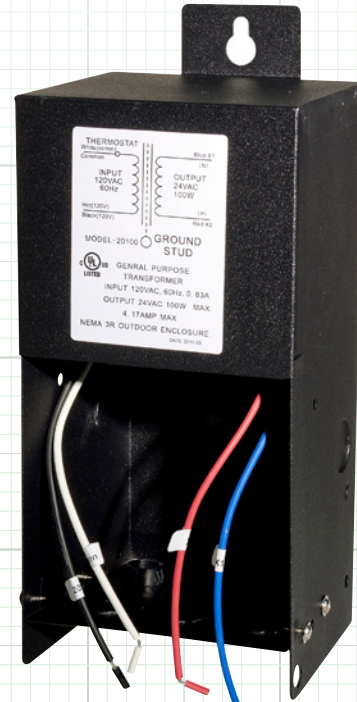

## Outdoor Rated 24VAC Power Supply for Speed Domes

### 24 VOLTS AC 100VA/4amp

WX10024UL

WX10024UL  
Shown with Front Door removed  
for wiring connection access

SPECIFICATION	WX10024UL
Input Voltage	120V AC
Output Voltage	24VAC (100VA/4amp)
Certifications	Class II, UL Listed
Outdoor Rating	NEMA 3 Enclosure
Housing	Metal (Black)
Input / Output Connections	Bare Lead
Dimensions (W x D x H)	110mm x 105mm x 272mm