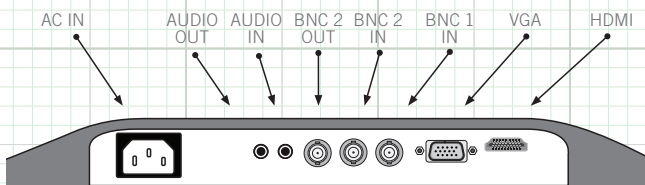

21.5" Widescreen LED Security Monitor w/HDMI, VGA & BNC Video Inputs, PC Audio In/Output

FEATURES:

- ◆ 16:9 Aspect Ratio
- ◆ 1360 x 768 Max Resolution (LED18)
- ◆ 1920 x 1080 Max Resolution (LED22)
- ◆ Super Fast 5ms Response Time
- ◆ LED Backlight
- ◆ Built-in Power Supply
- ◆ 3D Comb Filter & 3D De-Interlace
- ◆ Includes 6' HDMI & VGA Cables
- ◆ 3D Digital Noise Reduction
- ◆ HDMI Input
- ◆ VGA & Looping BNC Inputs
- ◆ PC Audio Input/Output
- ◆ Low Power Consumption
- ◆ Full OSD Control of All Monitor Functions
- ◆ Vesa Mounting (100 x 100)
- ◆ CE, FCC & UL Certifications

INCLUDED ACCESSORIES:

1. 6' HDMI Cable
1. 6' VGA Cable
1. 3.5mm Stereo Audio Cable
1. Power Cord
1. User Manual

REAR PANEL CONNECTIONS:

Note: Specification subject to change without notice

SPECIFICATION	LED22
Video System	NTSC/PAL (Auto Sensing)
Max Resolution	1920 x 1080
Supported Resolutions	720x400; 640x480; 800x600; 1024x768; 1280x1024; 1360x768; 1440x900; 1600x900; 1680x1050; 1920x1080
3D Comb Filter	Yes
3D De-Interlace	Yes
OSD (On Screen Display)	Yes
Backlight	LED (RGB)
Active Display Area	21.5" Diagonally
Impedence	75 OHM Self Terminating
Video Input Signals	HDMI, VGA, Composite BNC
Aspect Ratio	Selectable 16:9 or 4:3 in OSD or by One Touch Instant Scaling
Pixel Pitch	0.248
Color Depth	Over 16 million colors
Brightness	250 CD/m ²
Contrast Ratio	2000:1
Viewing Angle (H/V)	(170/160)
Response Time	5ms
Auto Adjustment	Yes
Certificates	UL, CUL, CE, FCC, HDMI Forum
Languages	English, Chinese, German, French, Spanish, Italian
Input Voltage	100 ~ 240VAC (detachable USA line cord provided)
Power Consumption	< 30W
Video Connections	HDMI, VGA, BNC 1 Input, BNC 2 Input/Output
Audio Connections	RCA & PC Audio Inputs
Dimensions (with stand) (H x W x D)	14.81 x 20.34 x 7.28
Weight	8.75lb
Vesa Mounting	Yes (100 x 100)
Operating Temperature	32° ~ 104°F

Monitor Dimensions: