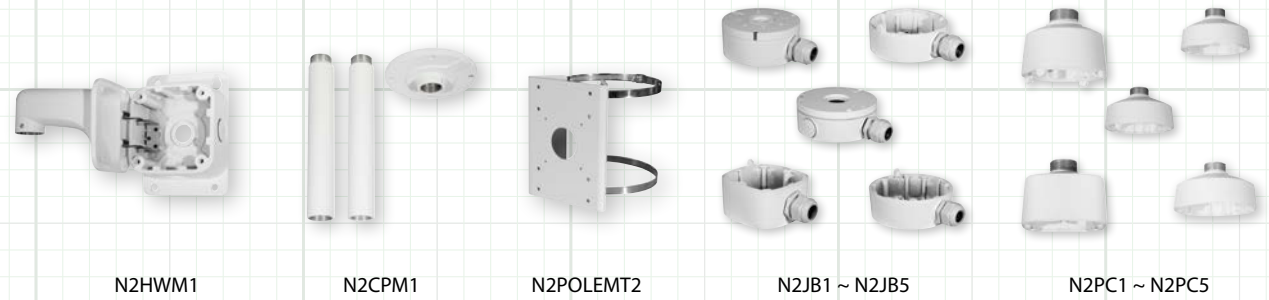

Northern's New N2 Mounting accessories include a redesigned Hinged Wall Mount, Pendant Mount, as well as Junction Boxes & Pendant Caps to make installation easier and cameras more aesthetically pleasing. Chart below shows accessories needed for different mounting applications.

Camera Models	Mount Type	Required Accessories	Accessory Photos	Mounted Camera Examples
 <b>N2IP4B / HDBIR60WD</b>	Junction Box	N2JB1 Junc. Box		
	Pole	N2JB1 + N2POLEMT2 Junc. Box + Pole Mount	 + 	
 <b>N2IP4D / N2IP4D4MM</b>	Junction Box	N2JB2 Junc. Box		
	Pendent	N2PC2 + N2CPM1 Pend. Cap + Pend. Mount	 + 	
	Wall	N2PC2 + N2HWM1 Pend. Cap + Wall Mount	 + 	
	Pole	N2PC2 + N2HWM1 + N2POLEMT2 Pend. Cap + Wall Mount + Pole Mount	 +  + 	
 <b>N2IP4T / HDTIR90WD</b>	Junction Box	N2JB3 Junc. Box		
	Pendent	N2PC3 + N2CPM1 Pend. Cap + Pend. Mount	 + 	
	Wall	N2PC3 + N2HWM1 Pend. Cap + Wall Mount	 + 	
	Pole	N2PC3 + N2HWM1 + N2POLEMT2 Pend. Cap + Wall Mount + Pole Mount	 +  + 	