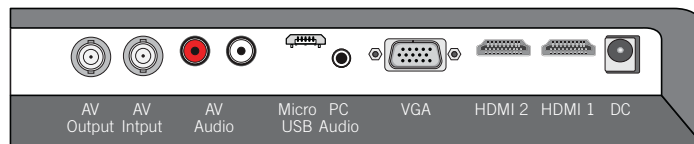

REAR PANEL CONNECTIONS:

LED17ST, LED19ST, LED18, LED22R, LED24R & LED32R